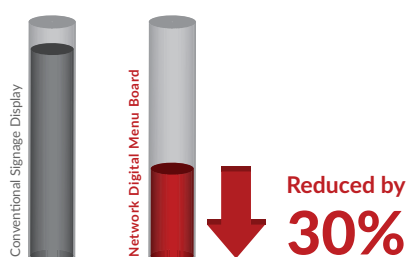

Low Power Consumption

The LED backlight technology provides improved brightness and contrast. Their lifespan is drastically improved to over 70,000 hours and the power consumption is reduced by around 30%.