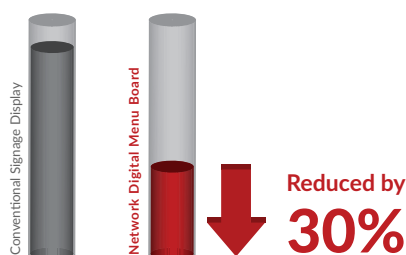

Low Power Consumption

The LED backlight technology provides improved brightness and contrast. Their lifespan is drastically improved to over 70,000 hours and the power consumption is reduced by around 30%.