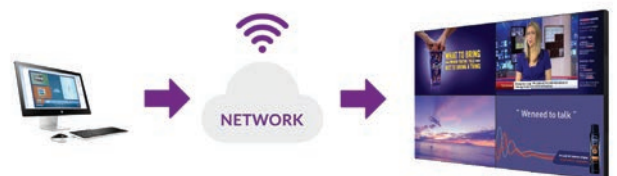

Thanks to the IPS technology these displays provide fantastic image quality with a remarkable viewing angle of 178° in both landscape and portrait.

24/7 Commercial Grade

These displays use a commercial grade LCD panel and LED backlight. They have the ability to be in constant use 24/7 for over 70,000 hours and have no external buttons or controls to avoid tampering.

RS-232 Control

Remotely control your screens by sending commands over long or short distances using RS-232 protocols.

Optional External Network Upgrade

Our Cloud Network Media Player can be used allowing you to connect your video wall via Wi-Fi, LAN or 4G, and then remotely update it over the internet.