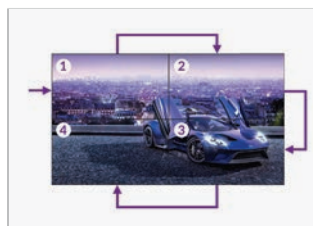

DAISY CHAIN TILING