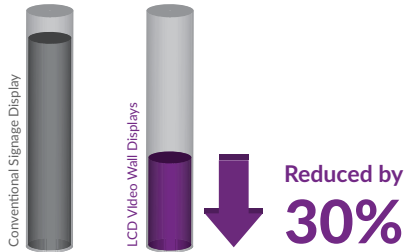

Low Power Consumption

The LED backlight technology provides improved brightness and contrast. Their lifespan is drastically improved to over 70,000 hours and the power consumption is reduced by around 30%.