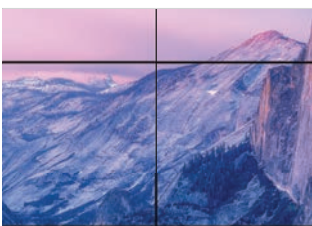

SEAMLESS VIDEO WALLS