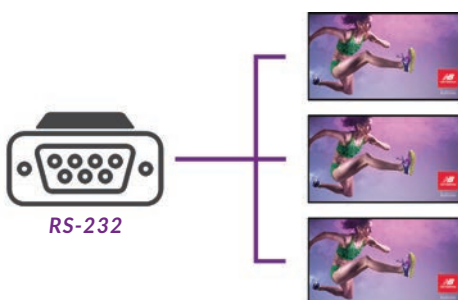

Multiple Inputs

Featuring HDMI and DisplayPort inputs these are ideal if the screens are being used individually or being run from an external matrix controller.

- 1. DisplayPort Out 4. USB (Firmware Updates) 7. RS-232 In
- 2. HDMI In x2 5. LAN 8. RS-232 Out
- 3. DisplayPort In x2 6. IR Extension

Thanks to the IPS technology these displays provide fantastic image quality with a remarkable viewing angle of 178° in both landscape and portrait.

24/7 Commercial Grade

These displays use a commercial grade LCD panel and LED backlight. They have the ability to be in constant use 24/7 for over 70,000 hours and have no external buttons or controls to avoid tampering.

RS-232 Control

Remotely control your screens by sending commands over long or short distances using RS-232 protocols.

Optional External Network Upgrade

Our Cloud Network Media Player can be used allowing you to connect your video wall via Wi-Fi, LAN or 4G, and then remotely update it over the internet.