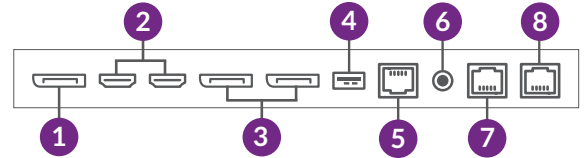

4K Compatible Video Walls

With large video walls content resolution is very important. If you have a 4K source you can achieve stunning Ultra High Definition resolution across your video wall configuration without having to purchase an external matrix controller.

Multiple Inputs

Featuring HDMI and DisplayPort inputs these are ideal if the screens are being used individually or being run from an external matrix controller.

- 1. DisplayPort Out 4. USB (Firmware Updates) 7. RS-232 In
- 2. HDMI In x2 5. LAN 8. RS-232 Out
- 3. DisplayPort In x2 6. IR Extension