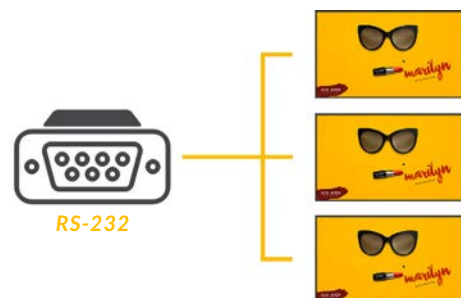

### Multiple Inputs

Should you need to use the screen as a monitor you can connect it to an external source, like a PC or media player, using the HDMI input or the VGA and 3.5mm audio jack inputs.

- 1 RS-232
- 2 WIFI
- 3 IR IN
- 4 LAN
- 5 HDMI
- 6 VGA
- 7 Audio IN
- 8 USB x 2

### Integrated Speakers

The displays feature two integrated slimline speakers for applications that require an audio element.

2W, 5Ω x 2  
Integrated Speakers

### RS-232 Control

Remotely control your screens by sending commands over long or short distances using RS-232 protocols.