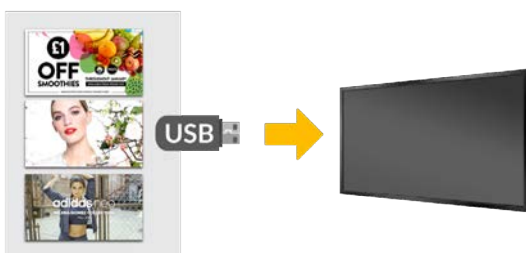

## Plug and Play

Plug and Play is the most straightforward way to upload content to the screen. Simply load images and videos onto a USB stick, insert into the display, wait for your content to copy over and then remove. Your images and videos will now play in a continuous loop.