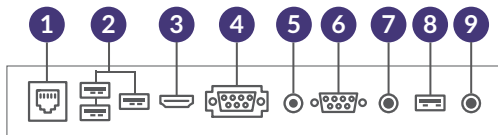

Internal Locker

Should you need to connect the screen to an external source, like a PC or media player, you can use the USB and HDMI or VGA inputs and hide the player inside the internal locker.

- 1 LAN
- 2 USB x 3
- 3 HDMI
- 4 VGA
- 5 AUDIO IN
- 6 RS-232
- 7 MIC/AUDIO
- 8 TOUCH USB
- 9 AUDIO OUT