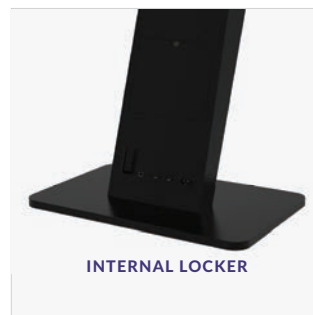

INTERNAL LOCKER