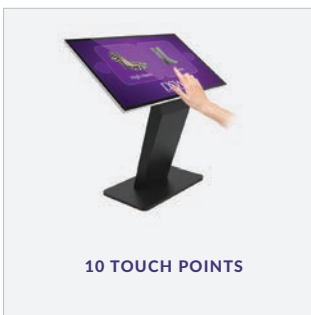

INTEGRATED ANDROID

10 TOUCH POINTS

IPS

IPS PANEL

24/7 COMMERCIAL USE

TOUCH MONITOR / WINDOWS VERSIONS AVAILABLE

WI-FI AND LAN

ATTACH DEVICES

INTEGRATED SPEAKERS

10 TOUCH POINTS

SURFACE PLASMA TREATMENT

INTERNAL LOCKER

GIANT TABLET STYLING

Specification Table

		43 Inch
Panel	Resolution	1920x1080
	Display Area (mm)	941.2x529.4
	Aspect Ratio	16:9
	Brightness (cd/m ²)	450
	Colour	16.7M
	Viewing Angle	178°
	Contrast Ratio	5000:1
Touch	Touch Technology	Projected Capacitive
	Touch Points	10
	Glass Hardness	7H minimum
Audio	Speaker Type	2W, 4Ω (x2)
AV Inputs/Outputs	Inputs (when used as monitor)	HDMI, VGA
	Audio Input (when used as monitor)	Audio Socket (3.5mm)
	Audio Output (Internal PC)	Audio Socket (3.5mm)
Power	Power Consumption (W)	65
	Input Voltage	AC110~240V (50Hz~60Hz)
Mechanical	Unit Size (WxHxD mm) (Landscape)	TBC
	Package Size (WxHxD mm)	TBC
	Footprint (WxD)	800x500
	Net Weight (kg)	TBC
	Gross Weight (kg)	TBC
Environmental	Operating Temperature	0 °C to 50 °C
	Storage Temperature	-30°C to 60°C
	Operating Humidity	10% to 80%
	Storage Humidity	5% to 95%
Computer	CPU	Quad-Core ARM Cortex A17, 1.6GHz
	GPU	Quad-Core ARM Mali-T764
	RAM	DDR3 2GB
	Internal Storage	8GB eMMC
	USB	1 x USB (OTG/HOST), 1 x USB (HOST)
	LAN	100M/1000M Ethernet
	Wi-Fi	802.11b/g/n/ac
	OS	Android 7.1
	Graphic Engine	OpenGL ES 1.1/2.0/3.0/3.1, OpenCL 1.1, Renderscript, Direct3D 11.1
	Other	No accessible buttons or controls
Accessories	Included	Remote Control, User Manual, Power Cable, USB to USB Cable, Wi-Fi Aerial
Warranty	Warranty Period	3 Year Warranty
	Technical Support	Lifetime