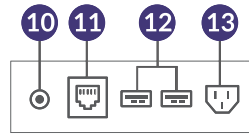

Internal Locker

Should you need to connect the screen to an external source, like a PC or media player, you can use the USB and HDMI or VGA inputs and hide the player inside the internal locker.

- 1 LAN
- 2 USB x 3
- 3 HDMI
- 4 VGA
- 5 AUDIO IN
- 6 RS-232
- 7 MIC/AUDIO
- 8 TOUCH USB
- 9 AUDIO OUT

Rear Connections

Whether you are using the integrated PC or a third party device inside the internal locker you can use the connections on the rear to conveniently connect your USB, Ethernet cable, power cable and Wi-Fi aerial directly to the touch screen.