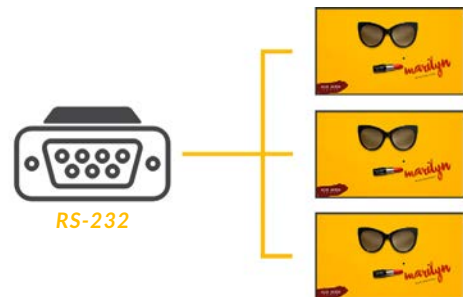

Multiple Inputs

Should you need to use the screen as a monitor you can connect it to an external source, like a PC or media player, using the HDMI input or the VGA and 3.5mm audio jack inputs.

- 1 RS-232
- 2 WIFI
- 3 IR IN
- 4 LAN
- 5 HDMI
- 6 VGA
- 7 Audio IN
- 8 USB x 2

Integrated Speakers

The displays feature two integrated slimline speakers for applications that require an audio element.

2W, 5Ω x 2
Integrated Speakers

RS-232 Control

Remotely control your screens by sending commands over long or short distances using RS-232 protocols.