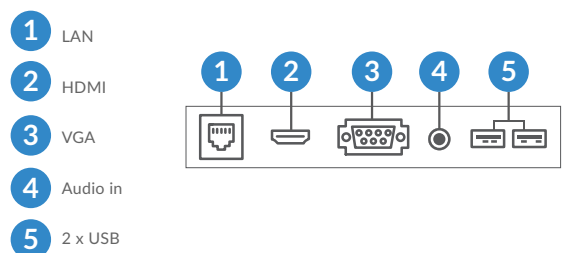

Slender Frame

Featuring a slim frame with rounded corners, these displays achieve giant tablet styling while also minimising frame size to keep focus squarely on your content.

Aluminium Surround

Thanks to their stunning surround, which is made of diamond-cut 6-series aluminium alloy and has a premium brushed finish, as well as their unique concave indent profile, these displays are truly distinguishable. Sculpting the surround from a single piece, rather than in segments, achieves a cleaner finish.

Multiple AV Inputs

By connecting to an external device via HDMI or VGA, such as a third-party PC or media player, these versatile displays can be effortlessly transformed into a commercial monitor with striking aesthetics.