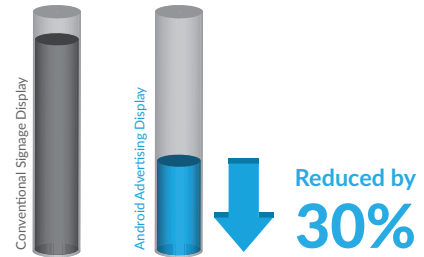

Low Power Consumption

The LED backlight technology provides improved brightness and contrast. Their lifespan is drastically improved to over 70,000 hours and the power consumption is reduced by around 30%.