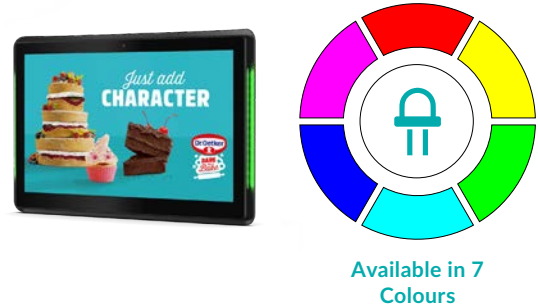

### VESA Mounting Holes

Unlike domestic tablets these displays have an integrated and secure screw based mounting solution on the rear for easy wall or stand installation.

### Multi Coloured LED Frame

The LED edges either side of the display can be red, green, blue, magenta, cyan, yellow and white. They can also be disabled completely if preferred.