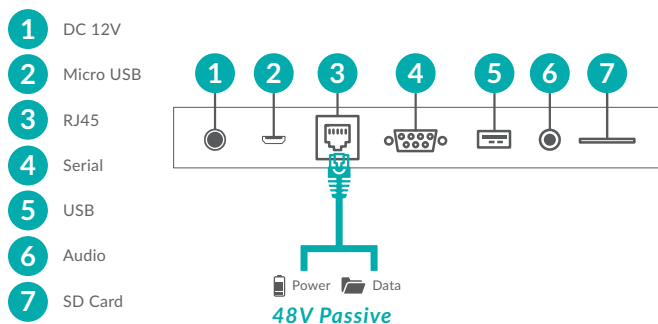

## Power Over Ethernet (PoE)

Power your screen by using the power cable provided or supply the power over an Ethernet cable. This minimises the number of cables needed for installation as you can supply power and internet connectivity to the screen simultaneously.

### Plug and Play

Plug and Play is the most straightforward way to upload content to the screen. Simply load images and videos onto a USB stick, insert into the display, wait for your content to copy over and then remove. Your images and videos will now play in a continuous loop.

### VESA Mounting Holes

Unlike domestic tablets these displays have an integrated and secure screw based mounting solution on the rear for easy wall or stand installation.