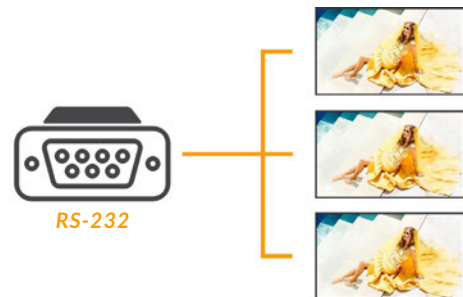

RS-232 Control

Remotely control your screens by sending commands over long or short distances using RS-232 protocols.