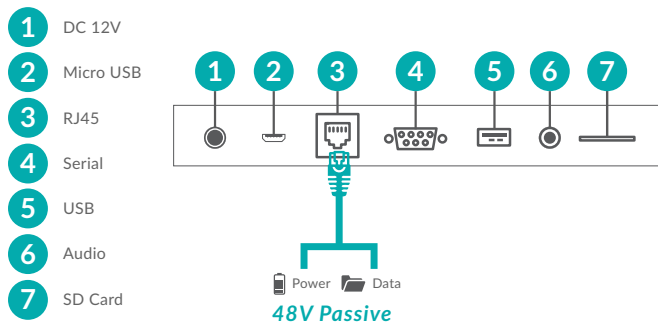

## Power Over Ethernet (PoE)

Power your screen by using the power cable provided or supply the power over an Ethernet cable. This minimises the number of cables needed for installation as you can supply power and internet connectivity to the screen simultaneously.

### Plug and Play

Plug and Play is the most straightforward way to upload content to the screen. Simply load images and videos onto a USB stick, insert into the display, wait for your content to copy over and then remove. Your images and videos will now play in a continuous loop.

### VESA Mounting Holes

Unlike domestic tablets these displays have an integrated and secure screw based mounting solution on the rear for easy wall or stand installation.

100 x100  
VESA