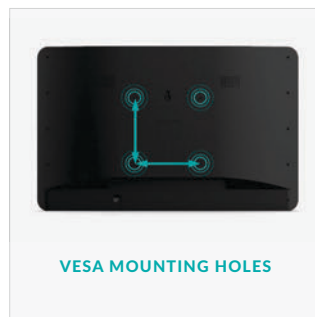

VESA MOUNTING HOLES