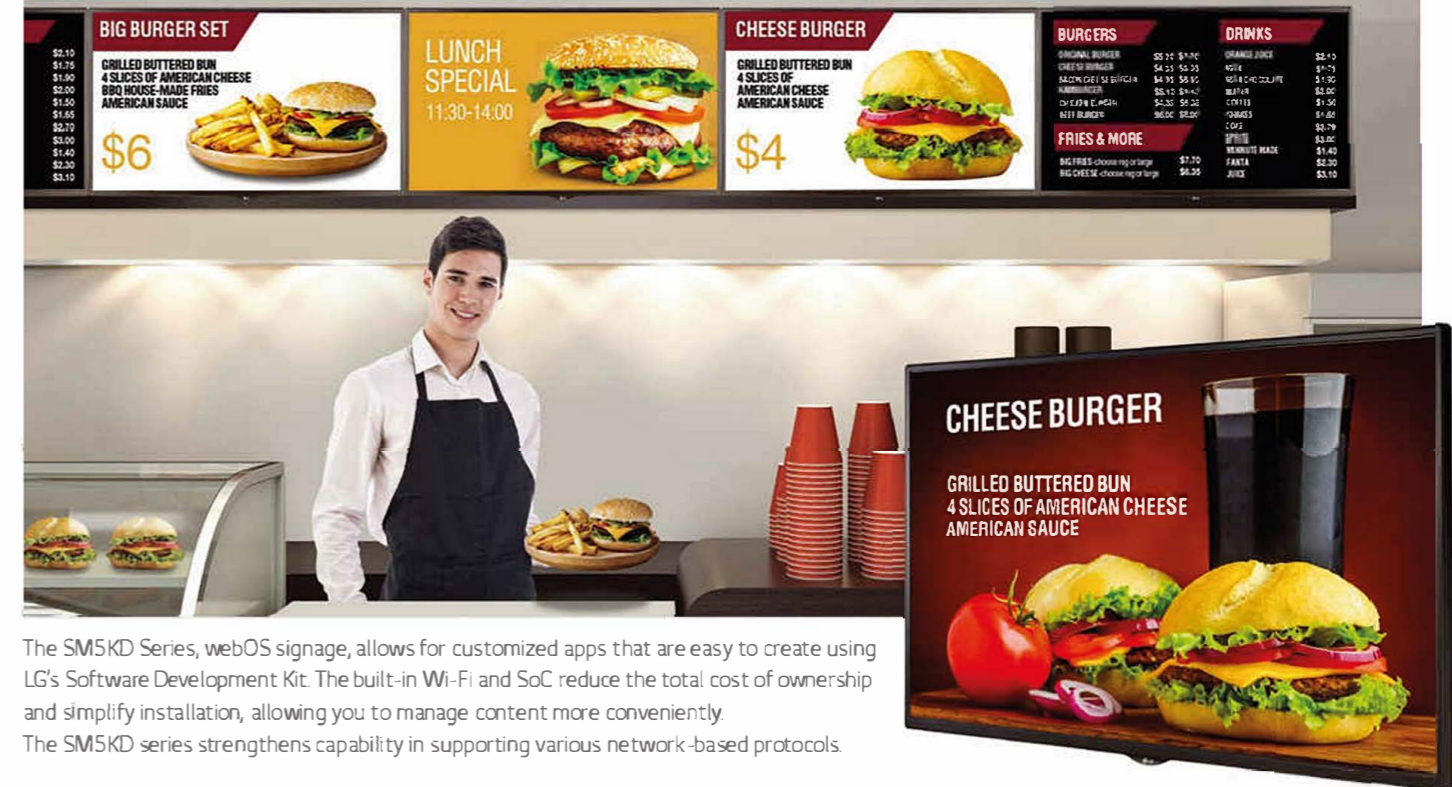

Smart Platform with a Powerful Embedded System-on-Chip Standard Performance SM5KD Series

The SM5KD Series, webOS signage, allows for customized apps that are easy to create using LG's Software Development Kit. The built-in Wi-Fi and SoC reduce the total cost of ownership and simplify installation, allowing you to manage content more conveniently. The SM5KD series strengthens capability in supporting various network-based protocols.

Built-in Speaker Model (10W x10W)

Key Features

Smart Platform

Quad Core SoC*

The high-performance SoC can execute several tasks at the same time and provides smooth content playback without an external media player.