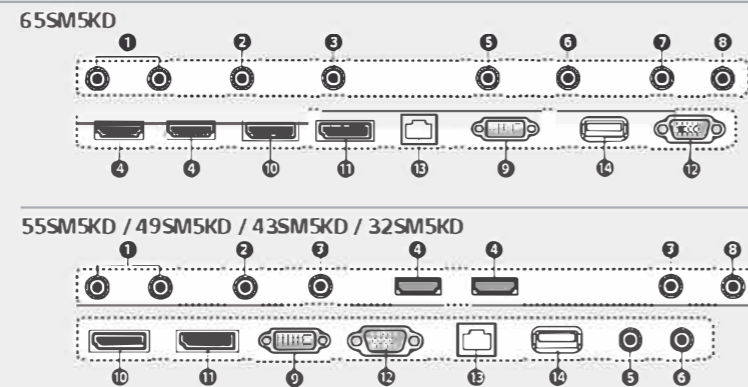

Connectivity

- 1 SPEAKER OUT
- 2 AUDIO IN
- 3 AUDIO OUT
- 4 HDMI
- 5 RS-232C IN
- 6 RS-232C OUT
- 7 PIXEL SENSOR
- 8 IR & LIGHT SENSOR
- 9 DVI-D IN
- 10 DP IN
- 11 DP OUT
- 12 RGB IN
- 13 LAN
- 14 USB 3.0

Download LG Commercial Display Mobile App

Learn more www.lg.com/b2b

YouTube [youtube.com/c/LGECCommercialDisplay](https://www.youtube.com/c/LGECCommercialDisplay)

LG may make changes to specifications and product descriptions without notice.
Copyright © 2017 LG Electronics Inc. All rights reserved. "LG Life's Good" is a registered trademark of LG Corp.
The names of products and brands mentioned here may be the trademarks of their respective owners.