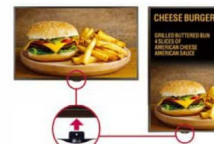

Industrial Design

Detachable logo

The detachable logo allows for installation in the desired orientation: landscape or portrait mode.