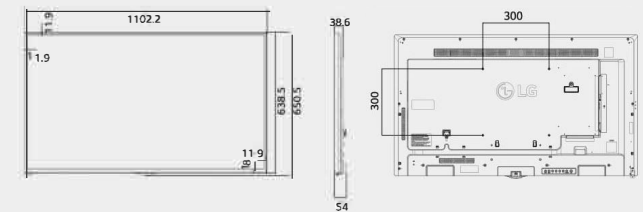

49"

1,102.2 x 638.5 x 54 /
14.3 kg