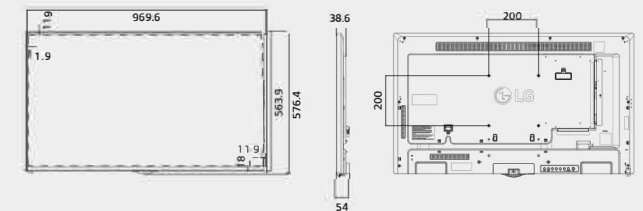

43"

969.6 x 563.9 x 54 /
10.0 kg