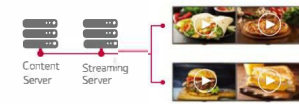

Key Features

Support Network Protocol

IP Streaming Protocol

Various types of IP video streaming protocol are supported, such as RTSP/ RTP, MMS, HLS and MPEG-2 TS*.