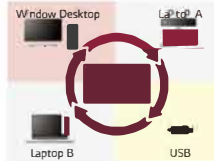

Convenient Management

Enhanced Connectivity

Through its diverse interface, the signage lets you connect more than one device for optimal use.