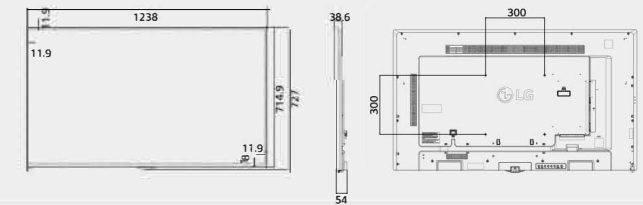

55"

1,238 x 714.9 x 54 /
17.5 kg