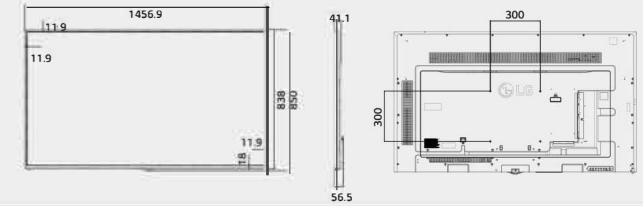

Key Features

Support Network Protocol

IP Streaming Protocol

Various types of IP video streaming protocol are supported, such as RTSP/ RTP, MMS, HLS and MPEG-2 TS*.

Secure Communication Protocol

By supporting HTTPS* protocol, communication between server and signage is more secure.

Proxy Server

Web access speed and security can be improved by supporting Proxy Server (A server that acts as an intermediary for requests from clients seeking resources from other servers.)

Built-in Wi-Fi

Mirroring

Content sharing is more convenient on a Wi-Fi network.

SoftAP

The SM5KD with SoftAP software can operate as a wireless access point for mobile devices.

Convenient Management

Enhanced Connectivity

Through its diverse interface, the signage lets you connect more than one device for optimal use.

Supportive Convenience

BEACON

With BEACON and Bluetooth Low Energy (BLE) supported by SM5KD*, retail stores can provide coupons and information in real time.

Enhanced Maintenance

Dust & Humidity Protection

Circuit board reliability is enhanced with conformal coating that protects against dust, iron powder, humidity and other harsh conditions.

Industrial Design

Detachable logo

The detachable logo allows for installation in the desired orientation: landscape or portrait mode.

Dimension (unit : mm)

65"

1,456.9 x 838 x 56.5 /
27.9 kg