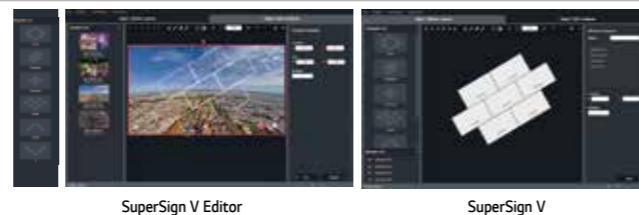

SOFTWARE

SuperSign V for Dynamic Layout

- Use given templates to configure video wall layout easily
- Rotate, cut and edit content according to a defined layout
- Flexible content editing in various layouts is viable
- Scheduled-based content playback based on time and day
- Distribute content to media players as well