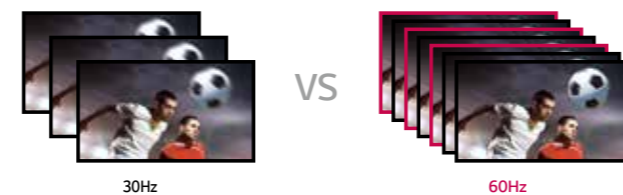

Vivid Imagery Viewing

TruMotion™ 60Hz Refresh Rate drastically reduces motion blur and judder ensuring vivid image details.