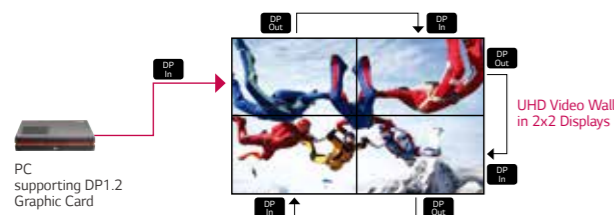

Evolved Daisy-Chain Performance

DisplayPort 1.2 connectors enable UHD content playback on 4K Video Wall in 2x2 displays. (available on 55LV75A-7B.APD/55LV77A-7B.APD)