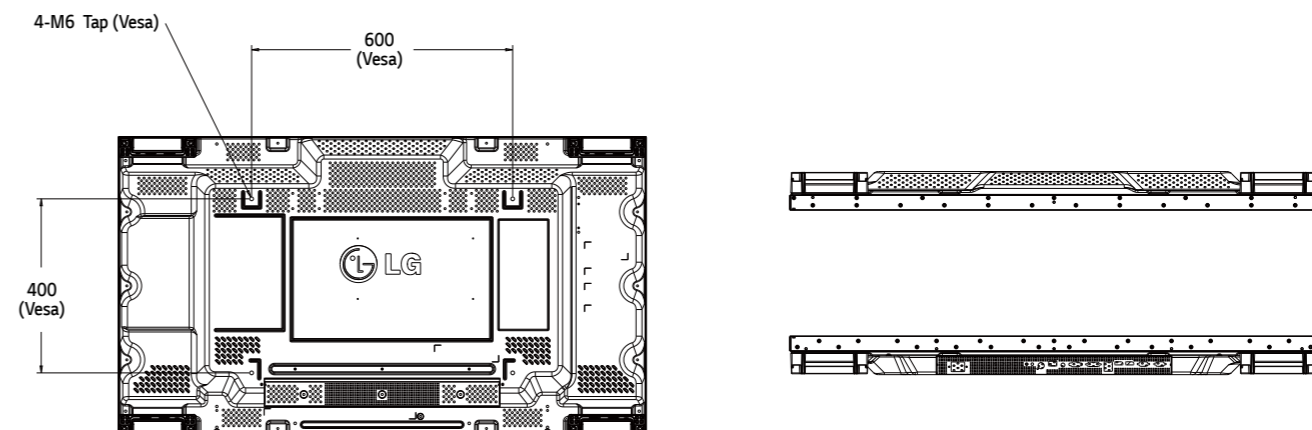

### Evolved Daisy-Chain Performance

DisplayPort 1.2 connectors enable UHD content playback on 4K Video Wall in 2x2 displays. (available on 55LV75A-7B.APD/55LV77A-7B.APD)

## DIMENSION (unit : mm)