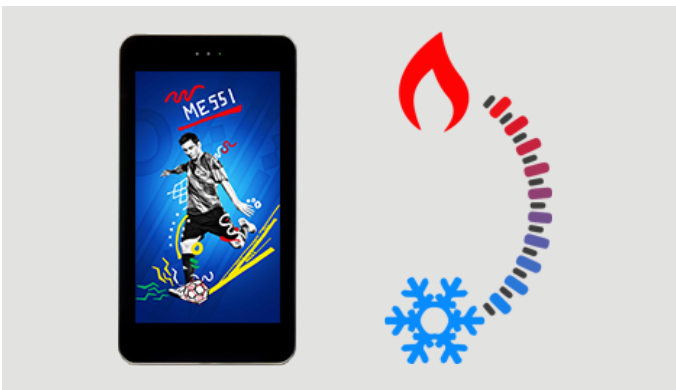

Temperature Control

The internal air-conditioning system allows the screens to be in constant use in an outdoor environment. Internal fans keep the panel and other internal components at the optimum working temperature; ensuring a long and reliable life for your display.

Features

24/7 Usage

Built with commercial grade panel and components these displays are designed to run 24/7 in constant use; unlike domestic screens. The panel also has a lifespan of over 50,000 hours of continuous use.

Anti Reflective Glass

The glass frontage is also anti-reflective to help defuse direct sunlight shining on the display.