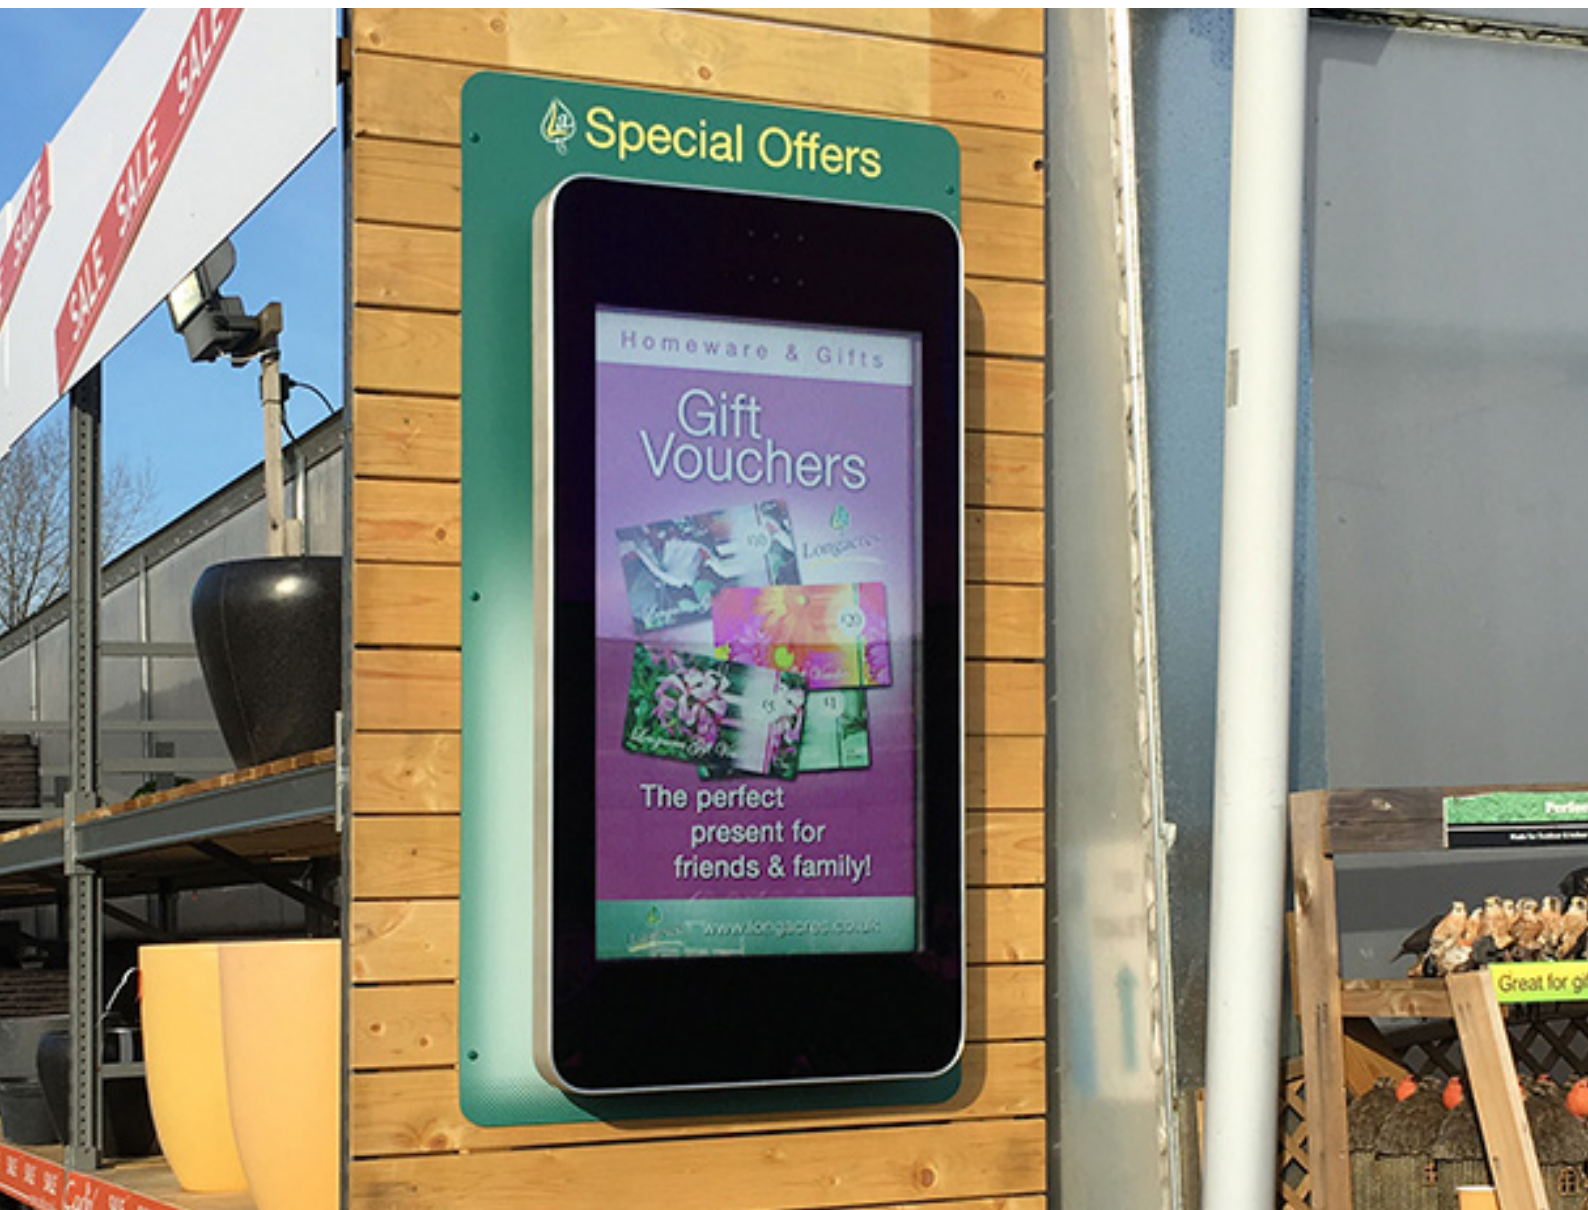

## Integrated Media Player

As well as having AV inputs, these displays also have a built-in HD media player allowing you to run content copied from a USB drive. Load your pictures and videos onto a USB memory stick then insert it into the display, the screen will then start playing the pictures and videos in a continuous loop. The displays can also be upgraded to be updated remotely via a cloud-based CMS.

## Complimentary Wall Mount

The display can be mounted in either landscape or portrait orientation, depending on the application. We also include a free wall mounting bracket that allows you to install your display in either landscape or portrait orientation and lock it in place.