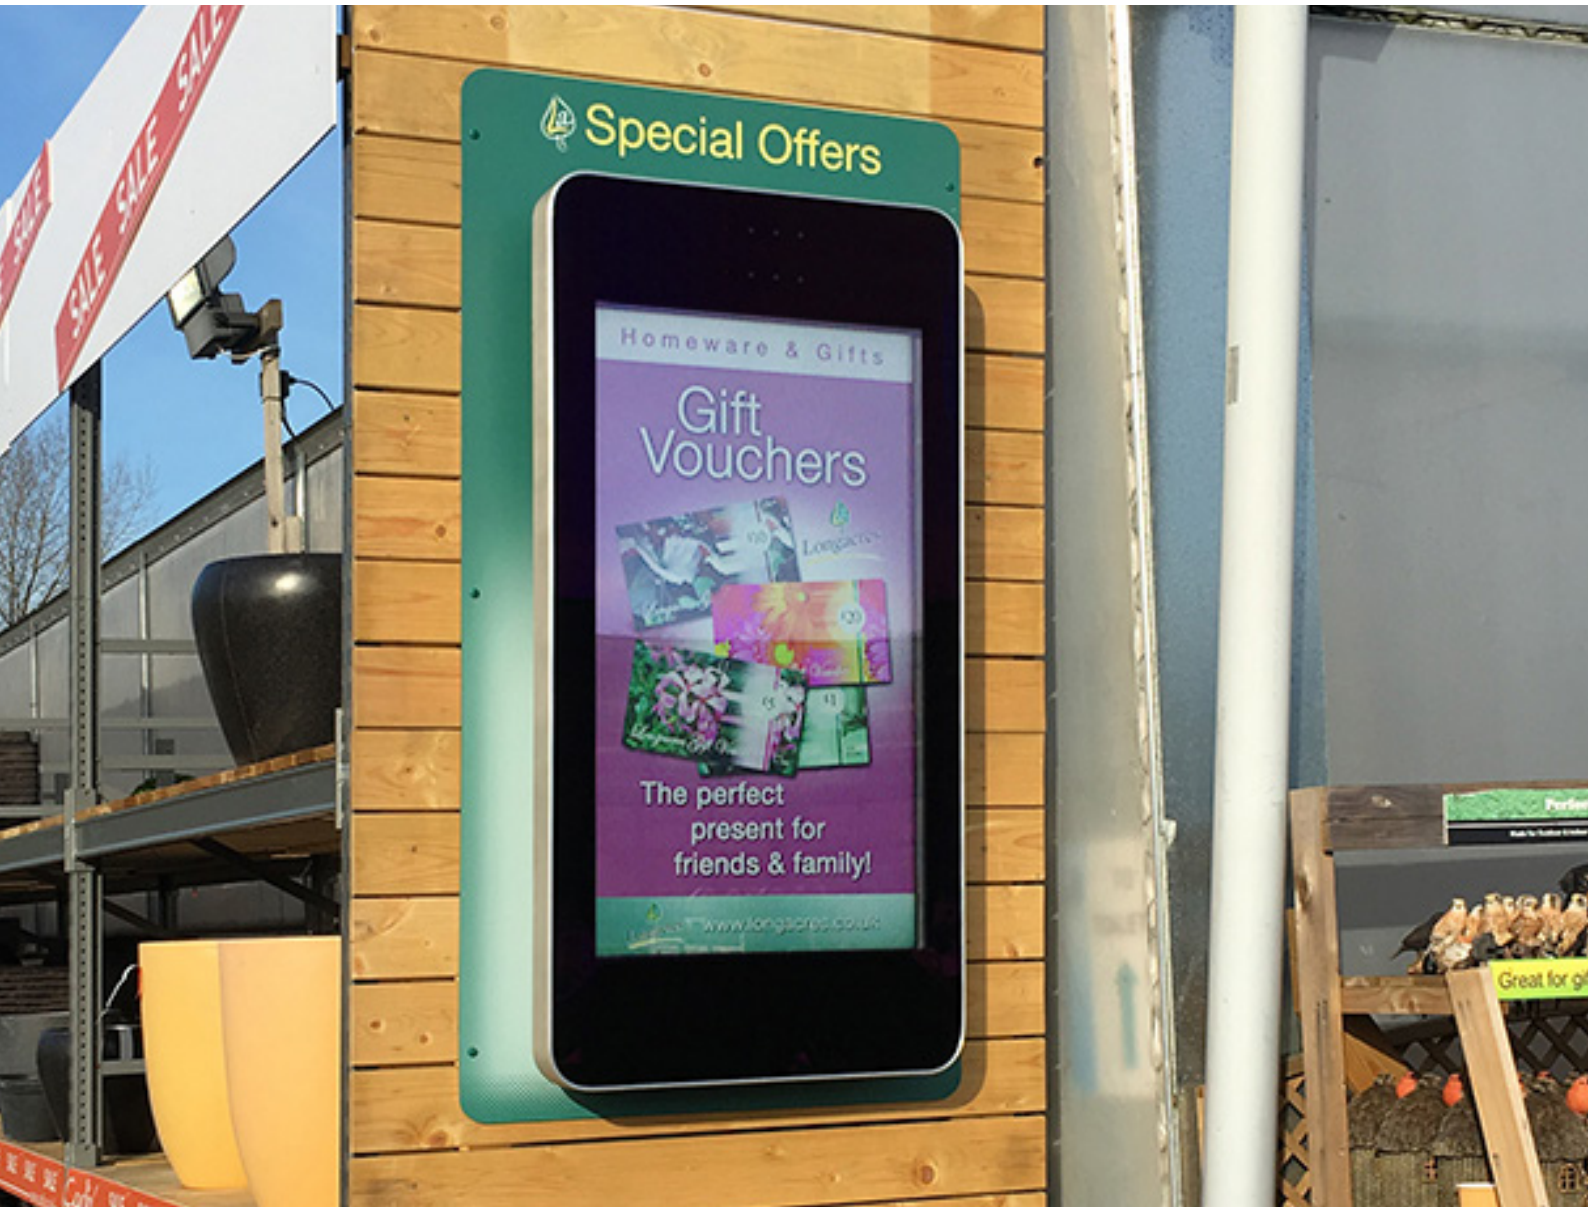

## Integrated Media Player

As well as having AV inputs, these displays also have a built-in HD media player allowing you to run content copied from a USB drive. Load your pictures and videos onto a USB memory stick then insert it into the display, the screen will then start playing the pictures and videos in a continuous loop. The displays can also be upgraded to be updated remotely via a cloud-based CMS.

## Complimentary Wall Mount

The display can be mounted in either landscape or portrait orientation, depending on the application. We also include a free wall mounting bracket that allows you to install your display in either landscape or portrait orientation and lock it in place.