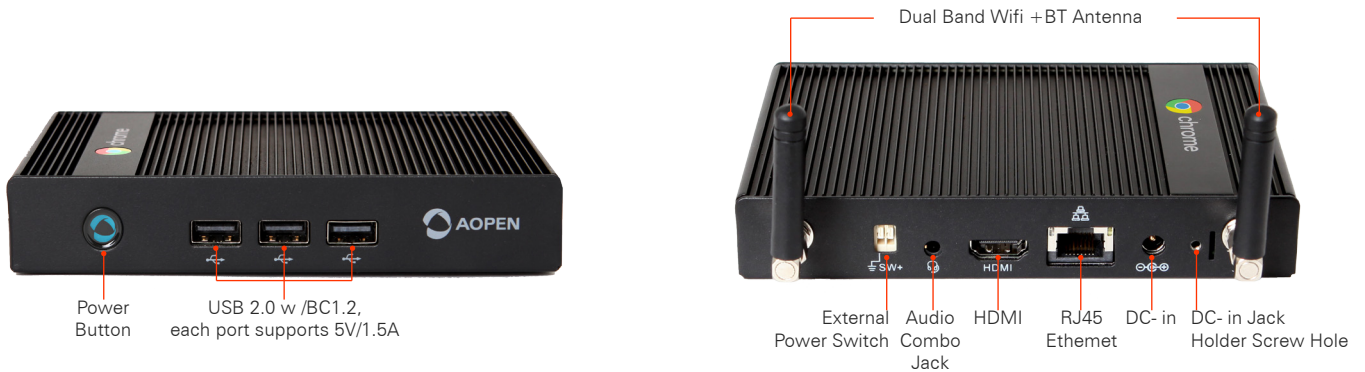

# Chromebox Mini

*An Enterprise Ready Solution  
Running on Chrome.*

Small, but powerful: the smallest enterprise-ready Chromebox today, designed for the signage, POS, corporate, and kiosk markets. Empowering customers with ease of experience and greater control of in-store engagement.

The AOPEN Chromebox Mini is a highly reliable and powerful enterprise grade solution that operates 24/7 under tough conditions (up to 40°C). It sets itself apart from any Chromebox, being the most flexible of its kind. The small size combined with strong computing power creates the perfect solution for any commercial or corporate environment. The Chromebox Mini ensures a speedy, simple, secure and scalable solution.

## *The advantages of the Chromebox Mini:*

- Tough and tamperproof design for 24/7 operability in commercial and public environments (<40°C/104°F).
- Smallest chrome form factor available in the market today, for easy integrations (mount and stand included).
- A cost-effective solution for lower TCO.
- The solid-state and fanless design ensure a first-rate performance in rugged environment.
- AC Power Auto Recovery (APAR).
- Included dual band antenna offers a wide reach.
- Kiosk and POS device extensions via commercial ports.
- Optional Chrome Device Management on request to save valuable time, costs on installation, programming and maintenance.